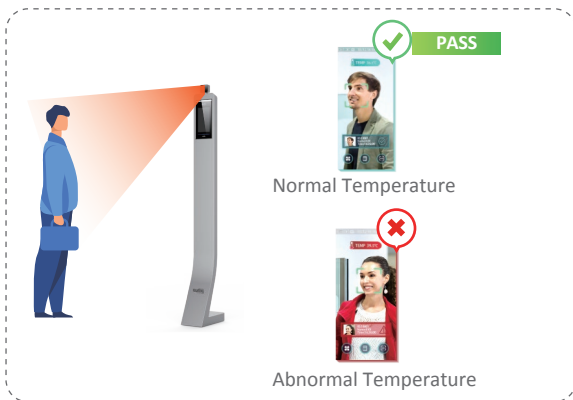

# Dahua Access Control Temperature Monitoring

Face recognition/Temperature Monitoring/Integration

Temperature measuring  
distance: 0.3m-0.7m

Temperature accuracy:  
 $\pm 0.5^{\circ}\text{C}$

Temperature  
abnormal alarm

## Key Features

- Body temperature monitoring to be integrated with face recognition, no human guard required.
- Non-contact access to reduce cross-infection.
- Storage of face and temperature information, easy to back-tracking.
- Fast access to prevent congestion.