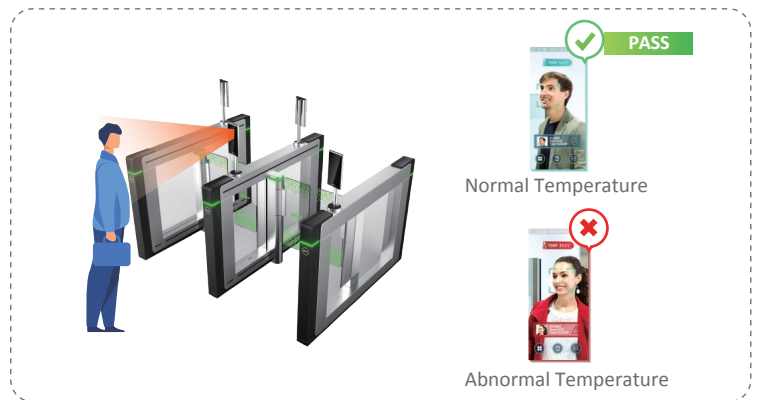

# Dahua Access Control Temperature Monitoring

Face recognition/Temperature Monitoring/Integration

Temperature measuring  
distance: 0.3m-0.7m

Temperature accuracy:  
 $\pm 0.5^{\circ}\text{C}$

Temperature  
abnormal alarm

## Key Features

- Body temperature monitoring to be integrated with face recognition, no human guard required.
- Non-contact access to reduce cross-infection.
- Storage of face and temperature information, easy to back-tracking.
- Fast access to prevent congestion.